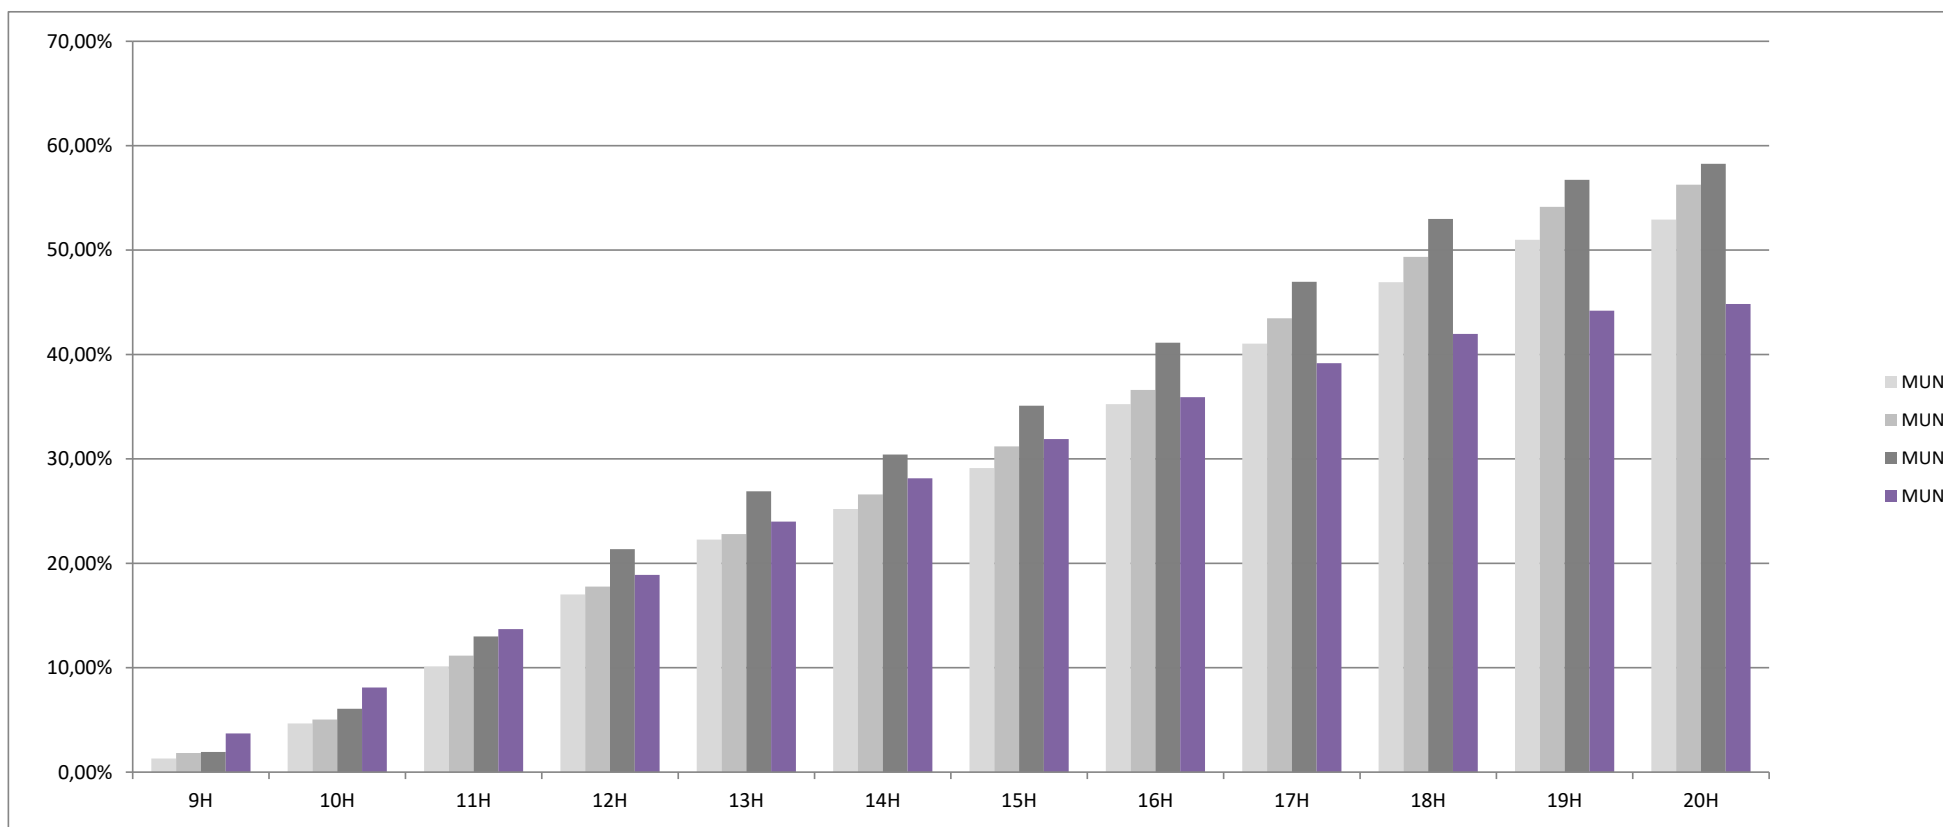

COMMUNE DE MAISONS LAFFITTE

ELECTIONS MUNICIPALES

du 15/03/2020

PREMIER TOUR

PARTICIPATION

| | 9H | 10H | 11H | 12H | 13H | 14H | 15H | 16H | 17H | 18H | 19H |
|-------------------------|--------------|--------------|---------------|---------------|---------------|---------------|---------------|---------------|---------------|---------------|---------------|
| MUNICIPALES 2001 | 1,30% | 4,66% | 10,10% | 17,02% | 22,27% | 25,20% | 29,13% | 35,25% | 41,04% | 46,93% | 50,99% |
| MUNICIPALES 2008 | 1,82% | 5,04% | 11,16% | 17,77% | 22,80% | 26,59% | 31,20% | 36,60% | 43,47% | 49,35% | 54,15% |
| MUNICIPALES 2014 | 1,93% | 6,07% | 13,00% | 21,35% | 26,90% | 30,42% | 35,10% | 41,12% | 46,96% | 52,98% | 56,73% |
| MUNICIPALES 2020 | 3,71% | 8,11% | 13,69% | 18,89% | 24,00% | 28,15% | 31,90% | 35,92% | 39,17% | 41,97% | 44,19% |

| |
|---------------|
| 20H |
| 52,92% |
| 56,27% |
| 58,27% |
| 44,84% |

- :IPALES 2001
- :IPALES 2008
- :IPALES 2014
- :IPALES 2020